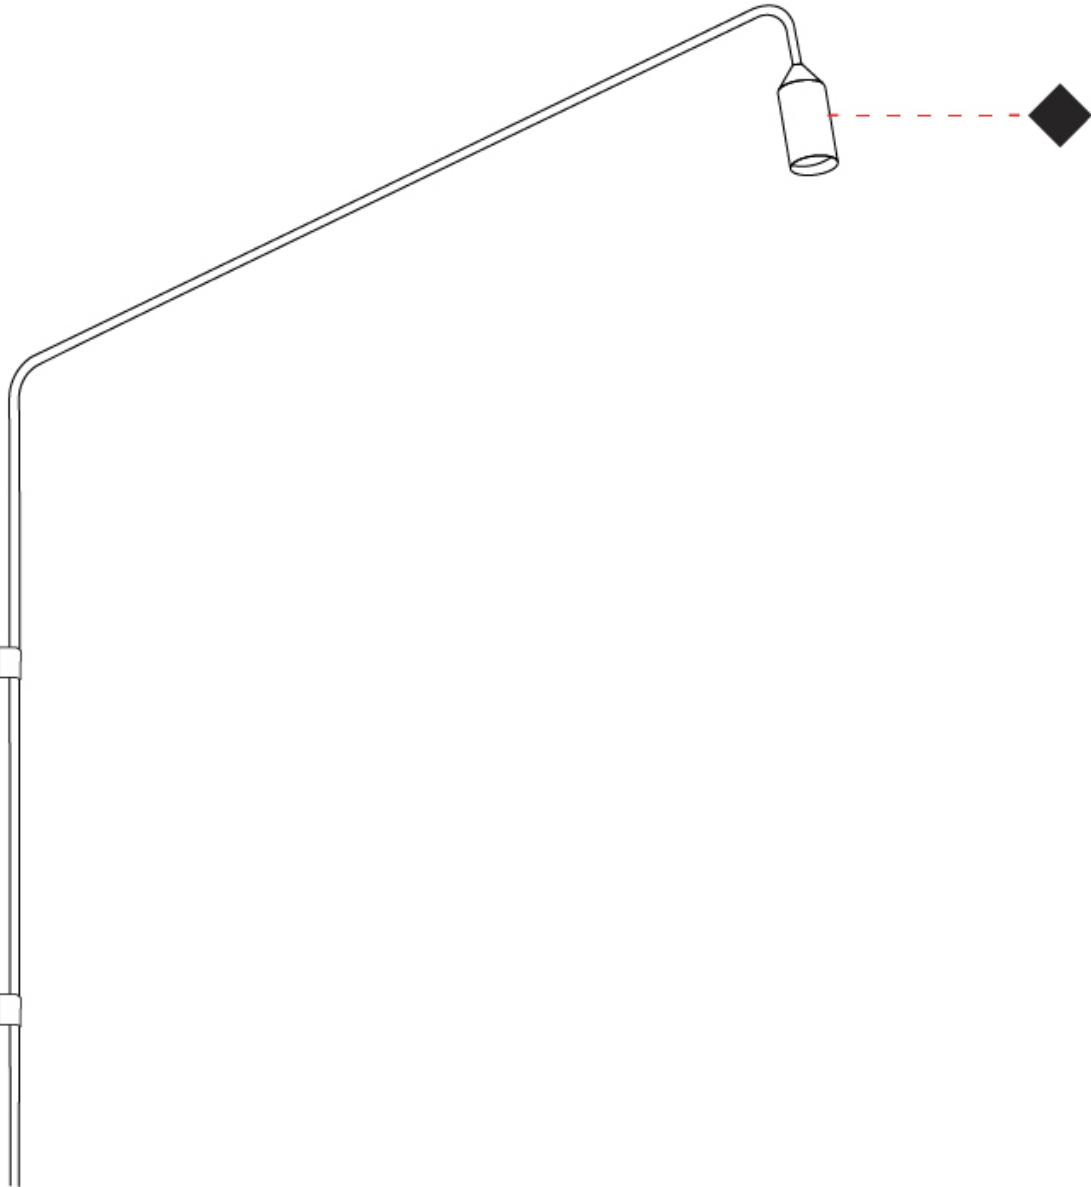

E9W504-

PROJECT

TYPE

SPECIFIER

QUANTITY

DATE

E